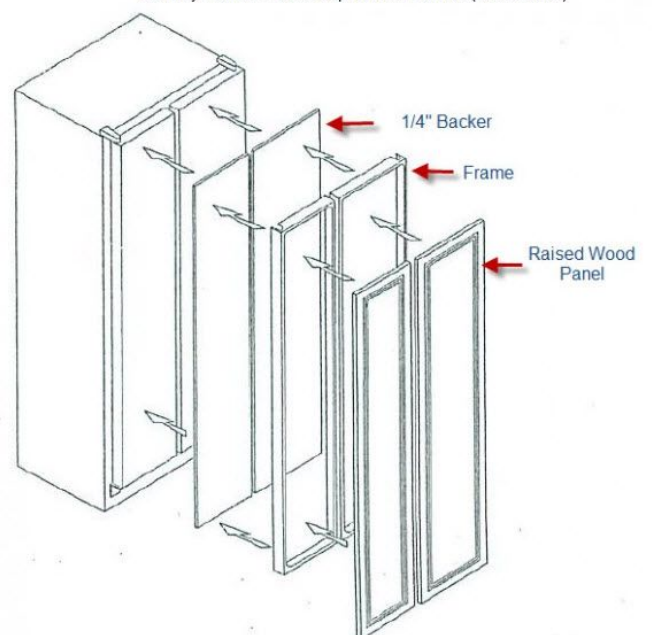

Features:

- **Customize Your Refrigerator to Accept Panels to Match your Wood Cabinets or Chalkboard or Acrylic Panels**
- **Custom Made to Fit Your Refrigerator**
- Available as a Recessed Frame with Handles to Accept Panels or as an Overlay Frame without Handles for Attaching Your Wood Panels
- Polished Stainless Steel Frame - Also Available in White, Black, Almond, Biscuit or one of our Metallic Finishes
- Recessed Frame Designed to Accept Chalkboard, Acrylic or Customer Provided Panels
- Easy to Install - Guaranteed to Fit
- [View on our Website Here](#)

Recessed Frame - To Accept Panels (with handles)

Overlay Frame - To Accept Wood Panels (no handles)

Technical Specifications:

- All Type 304 Stainless Steel Construction - 20 Gauge

Frame Options	Insert Panel Choices	Price	Ship
Stainless Steel, White, Black, Almond, Biscuit or Metallic Finish	No Panels - Customer Provided	\$399	tbd by zip code
	White or Black Acrylic	\$439	tbd by zip code
	Colored Acrylic	\$518	tbd by zip code
	Chalkboard - Green or Black	\$698	tbd by zip code