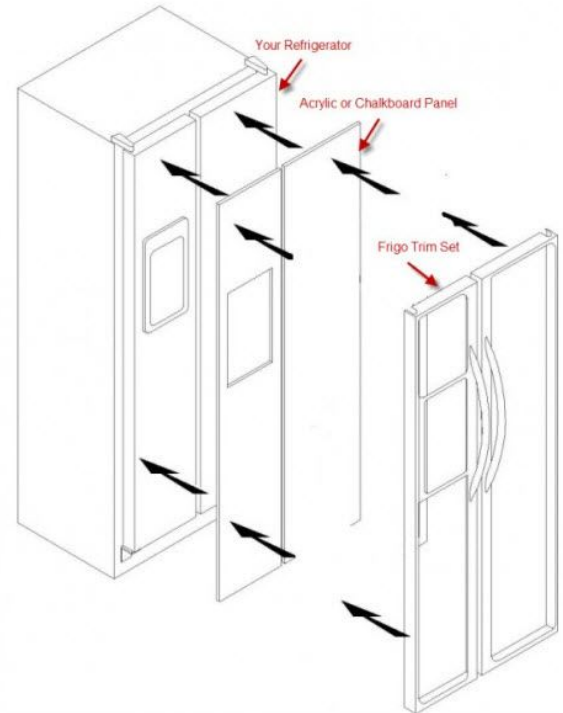

Features:

- **Customize Your Refrigerator to Accept Panels to Match your Wood Cabinets or Chalkboard or Acrylic Panels**
- **Custom Made to Fit Your Refrigerator**
- Available as a Recessed Frame with Handles to Accept Panels or as an Overlay Frame without Handles for Attaching Your Wood Panels
- Polished Stainless Steel Frame - Also Available in White, Black, Almond, Biscuit or one of our Metallic Finishes
- Recessed Frame Designed to Accept Chalkboard, Acrylic or Customer Provided Panels
- Easy to Install - Guaranteed to Fit
- [View on our Website Here](#)

Recessed Frame - To Accept Panels (with handles)

Overlay Frame - To Accept Wood Panels (no handles)

Technical Specifications:

- All Type 304 Stainless Steel Construction - 20 Gauge

Frame Options	Insert Panel Choices	Price	Ship
Stainless Steel, White, Black, Almond, Biscuit or Metallic Finish	No Panels - Customer Provided	\$399	tbd by zip code
	White or Black Acrylic	\$439	tbd by zip code
	Colored Acrylic	\$518	tbd by zip code
	Chalkboard - Green or Black	\$698	tbd by zip code