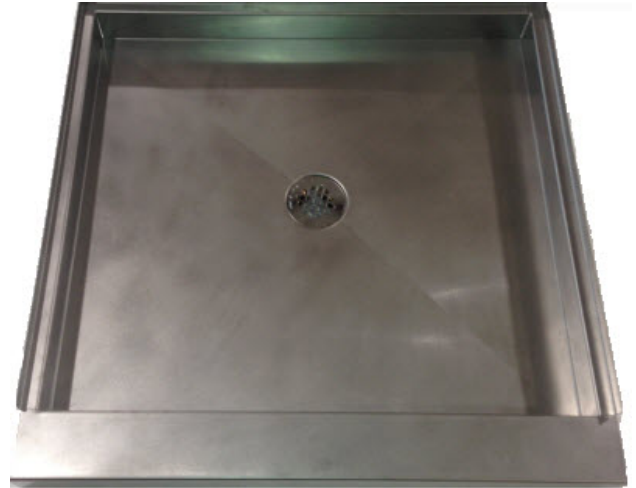

Stainless Steel Shower Pan Product Information

Features:

- **EVERY PAN IS CUSTOM MADE TO SIZE**
- Easy-To-Keep Clean Stainless Steel
- Will Never Leak
- Complement any Color or Patterned Wall Tile
- Rust-Proof and Anti-Bacterial

Technical Specifications:

- All Type 304 Stainless Steel Construction - 16 Gauge
- Typical Design with 4" Threshold and 3" Sides (adjustable)
- **Drain can be positioned as needed**
- **Our Bases are Unique Because they are Built-To-Fit Your Space**